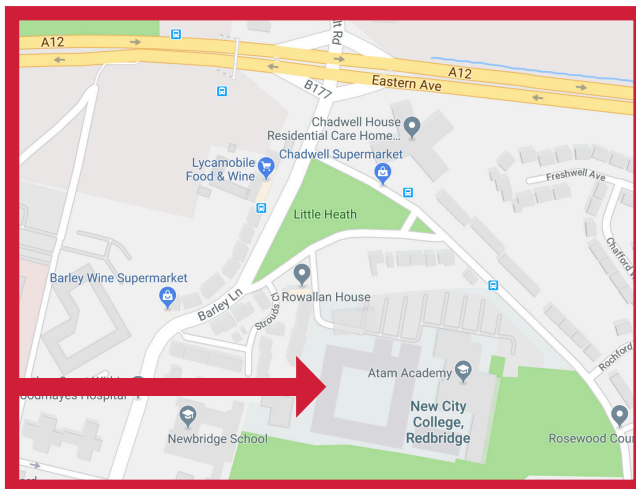

Please report to the main college reception to sign in as a visitor, you will then be directed to the beauty department.

**New City College
Redbridge Campus
Chadwell Heath Lane
Romford RM6 4XT**

If you are interested in one of our full or part-time courses you can apply online at: