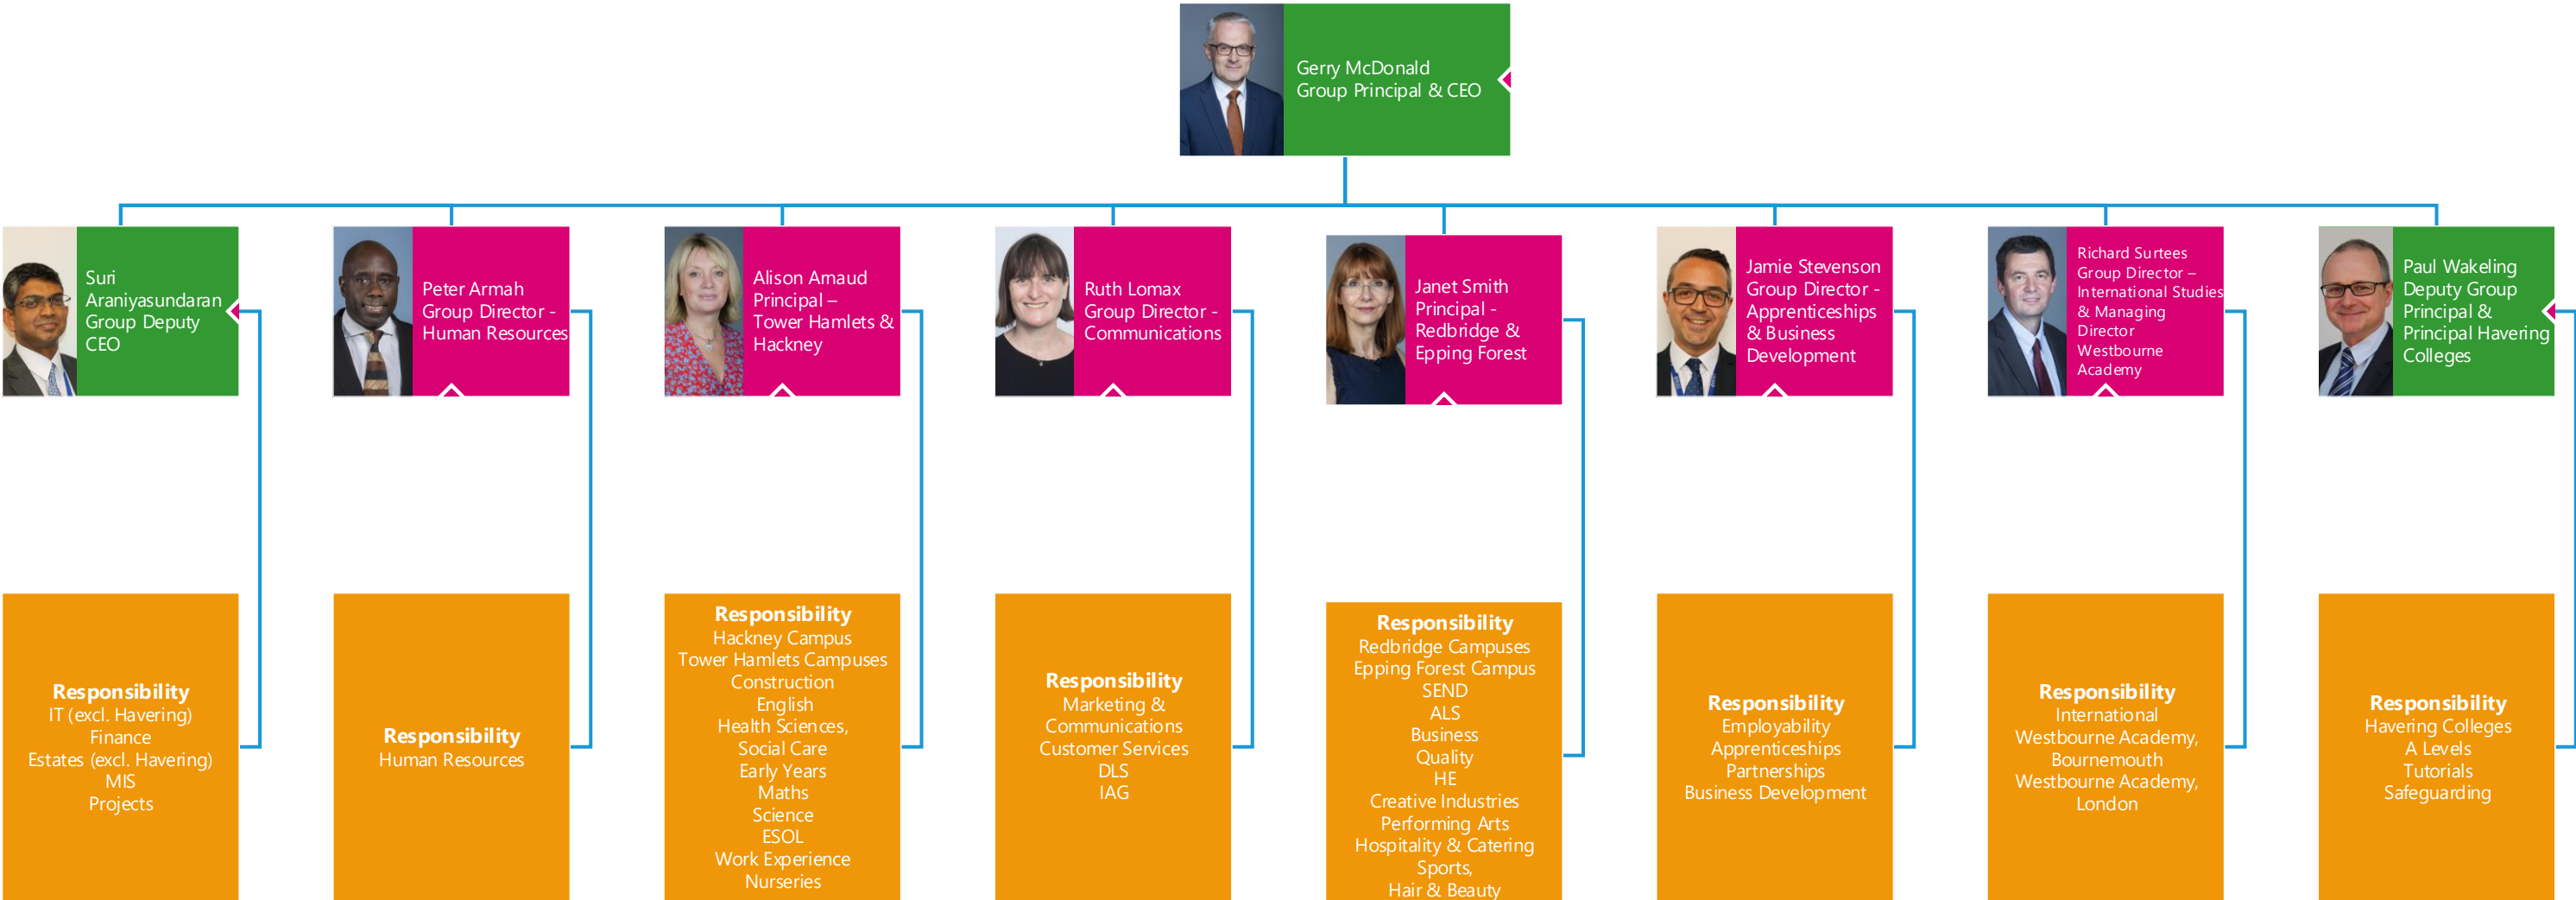

New City College Senior Management Team

January 2020

Key
Green – Senior Post Holder & member of SMT
Pink – Member of SMT